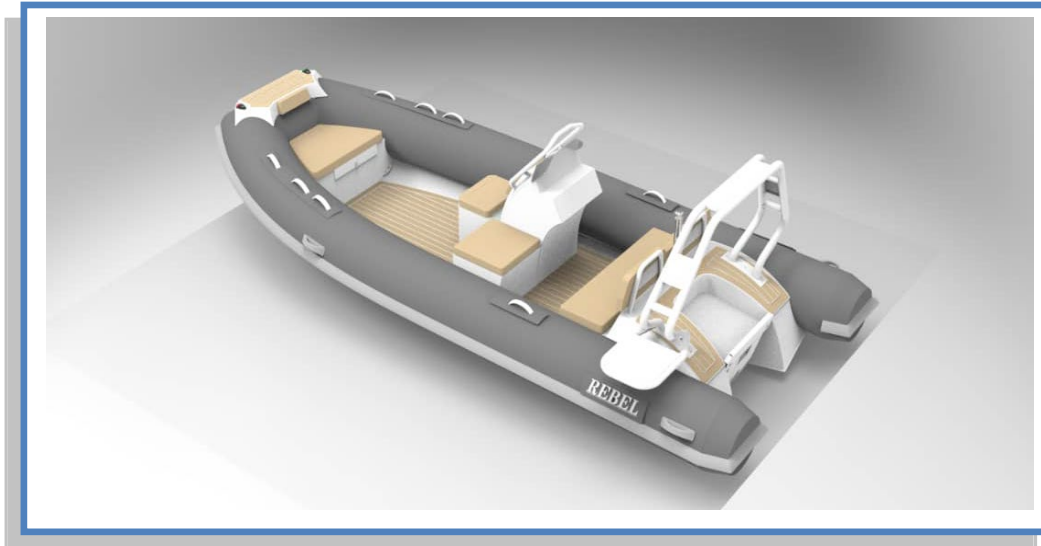

Manufacturer: REBEL

Model: RIOT 380

Year: 2023 NEW

Ref: FHMRR003

Lying: AVAILABLE TO ORDER

BOAT ONLY

£14,995.00 inc VAT

L.O.A.: 3.80mtrs (12ft 6ins)

Internal Length: 2.43mtrs (8ins 0ins)

Beam: 1.73mtrs (5ft 8ins)

Internal Width: 0.82mtrs (2ins 8ins)

Dead Rise: 15 Degrees

Construction: Aluminium Hull/Hypalon

Hull: Planing

Tube Diameter: 44cm (17.3in)

No of Chambers: 3

Max Load: 692kg (1526 lb)

Max People: 6

Boat Only Weight: 181Kg (399 lb)

Max Power: 40HP

Engine Shaft: L

Fuel Tank: Built-in 30L

Design Cat: C

Colours: Black/Red

REBEL RIOT 380

The 380 is the smallest the RIOT range but packs a big punch and can be used for great family days out on the water or as tender to your bigger craft and even comes with ski pole and stereo. Colour changes are available on special orders if you desire a different look.